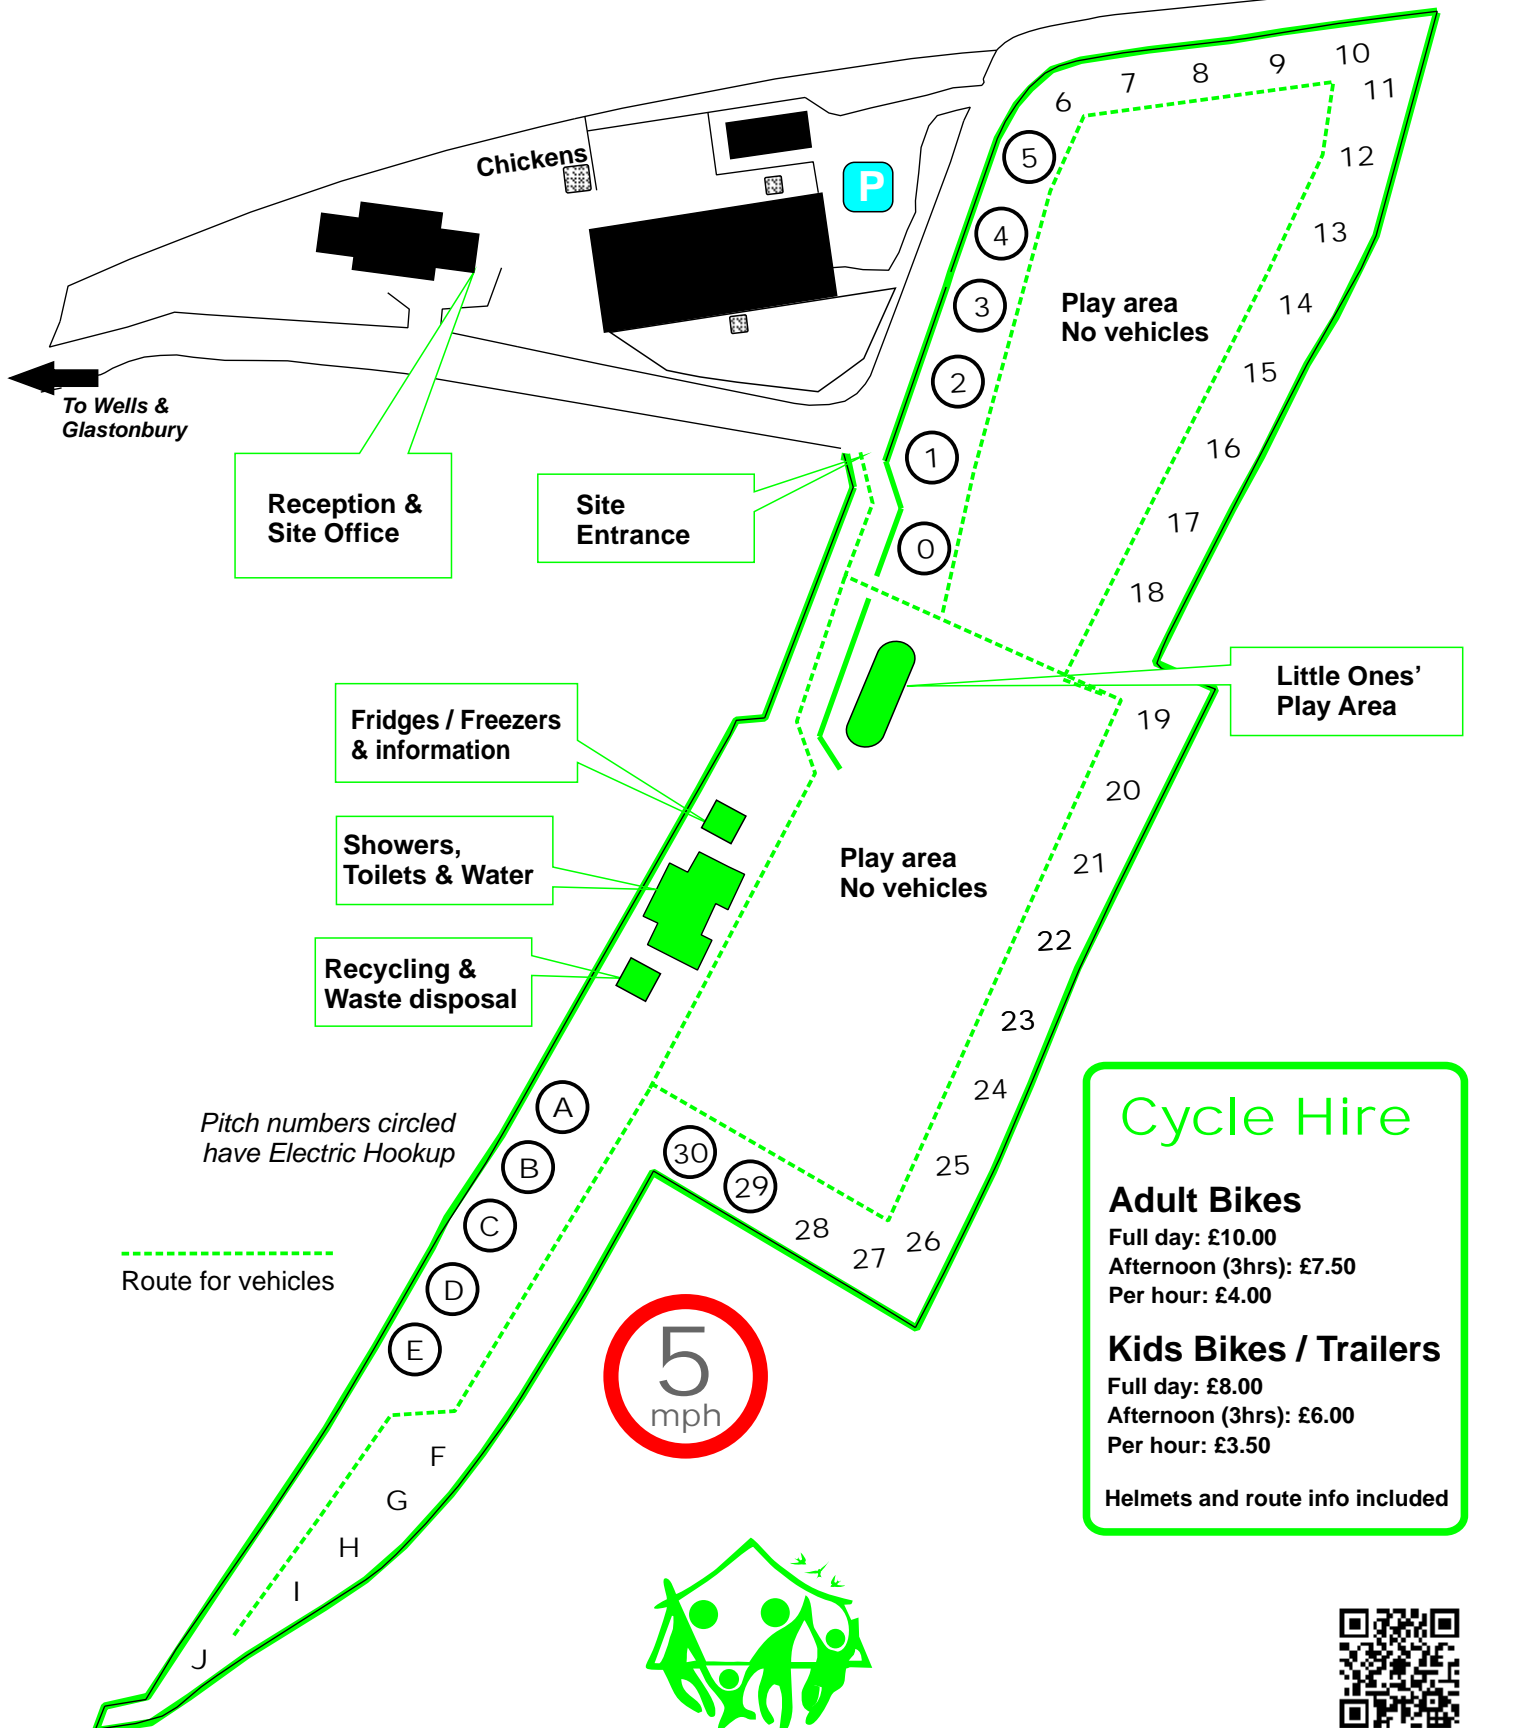

Greenacres Camping

www.greenacres-camping.co.uk

facebook.com/campinginsomerset or [twitter @greenacrescamp](https://twitter.com/greenacrescamp)

Tel: 01749 - 890497

To North Wootton & Pilton villages →

Cycle Hire

Adult Bikes
Full day: £10.00
Afternoon (3hrs): £7.50
Per hour: £4.00

Kids Bikes / Trailers
Full day: £8.00
Afternoon (3hrs): £6.00
Per hour: £3.50

Helmets and route info included